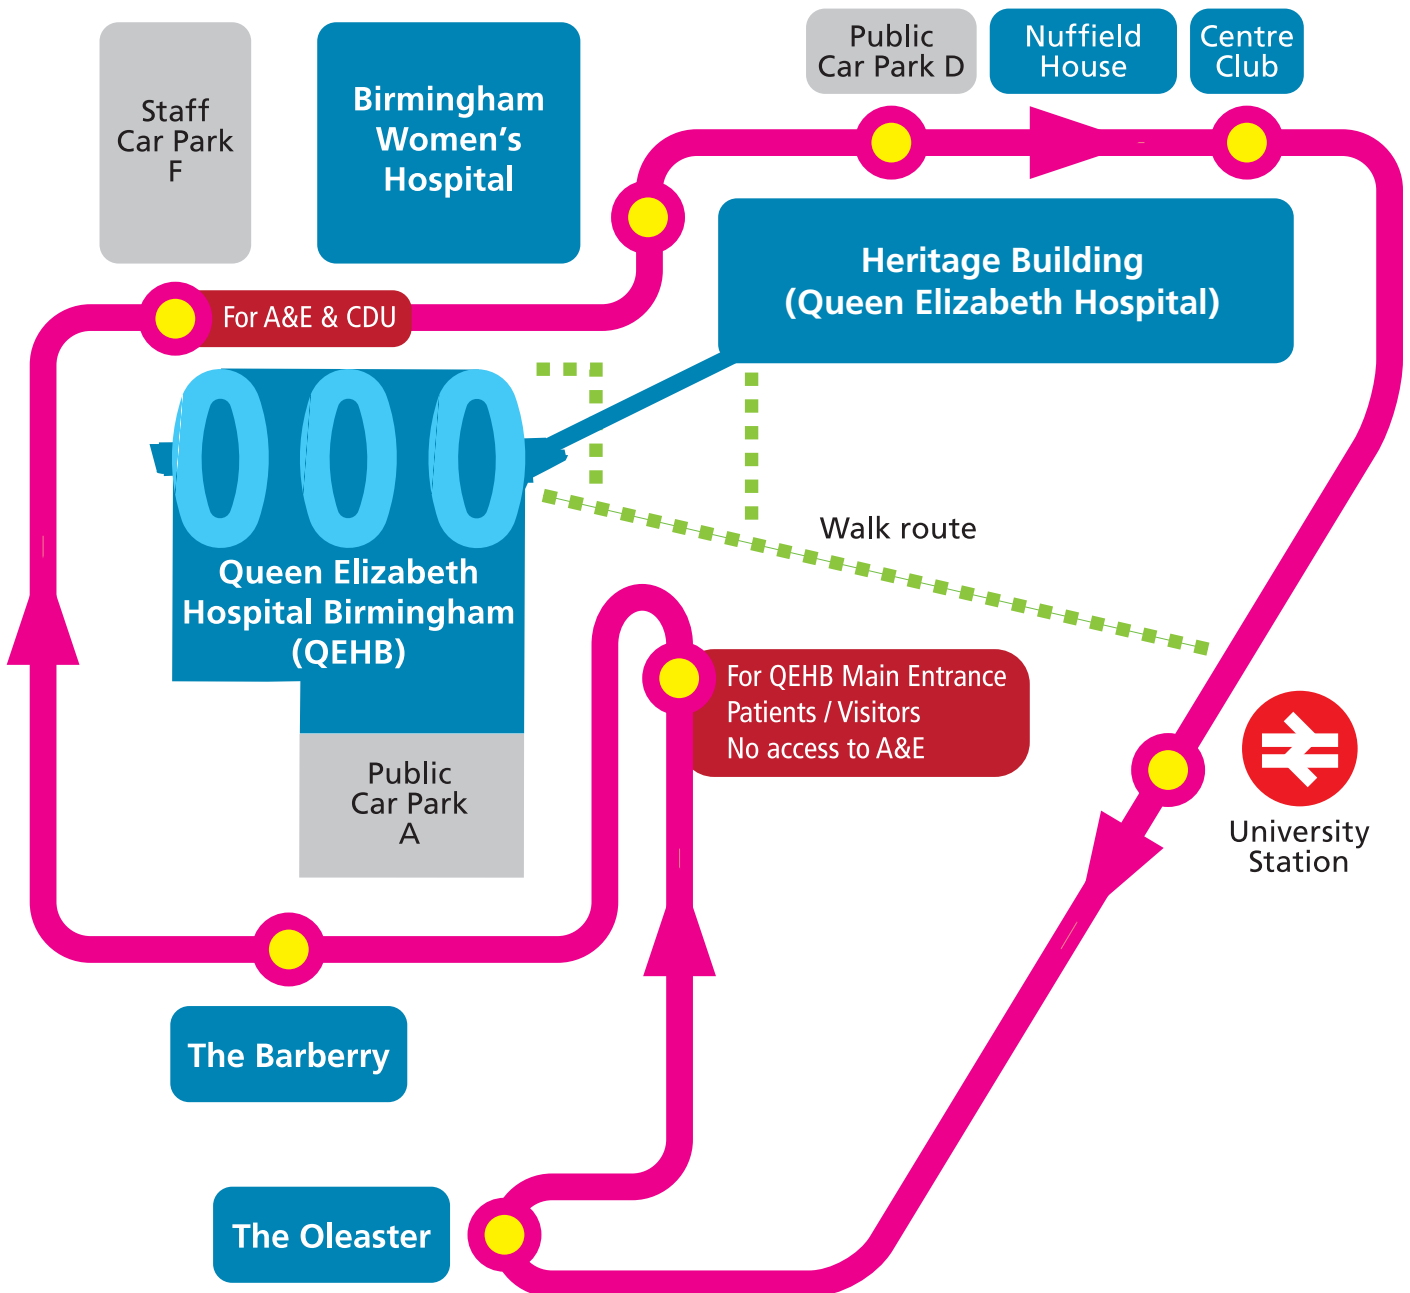

Free Q-Park Public Shuttle bus

The shuttle bus is a free service to transport patients and visitors to various locations around this site.

The service runs from **07:00-19:00 Mon-Fri** (excluding Bank Holidays).

 Shuttle Bus Stop

This map is not to scale.

A more detailed map of this site can be obtained from www.uhb.nhs.uk